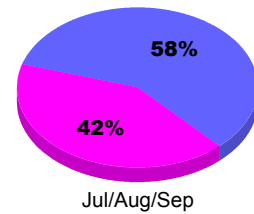

Gender Comparison 2012-2013