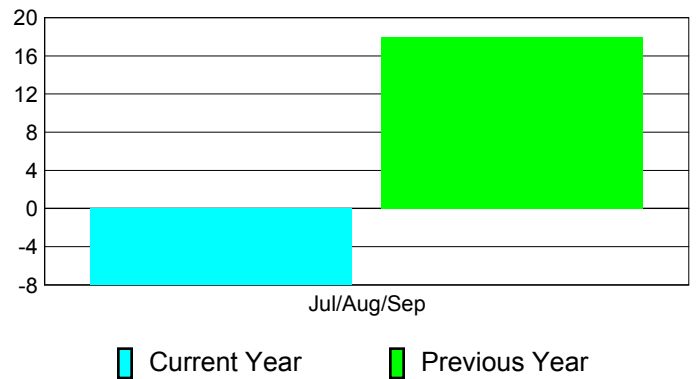

Comparison of Membership Gain/Loss

Current Year Compared to the Previous Year