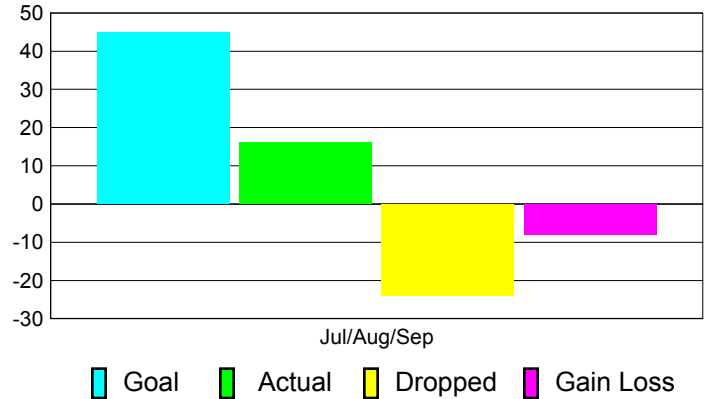

### YTD Status Quo Clubs 2012-2013

Status Quo Clubs Compared to Status Quo Members

## MEMBERSHIP

**Membership Results  
2012-2013**

**Membership  
2011-2012**

Month	Net Memb Goal	Actual New Memb	Actual Dropped Memb	Gain/Loss of Memb	Gain/Loss of Memb
Jul/Aug/Sep	45	16	-24	-8	18
<b>Totals</b>	<b>45</b>	<b>16</b>	<b>-24</b>	<b>-8</b>	<b>18</b>

### Membership Results 2012-2013

Goal, New, Dropped, Gain/Loss

### Comparison of Membership Gain/Loss

Current Year Compared to the Previous Year